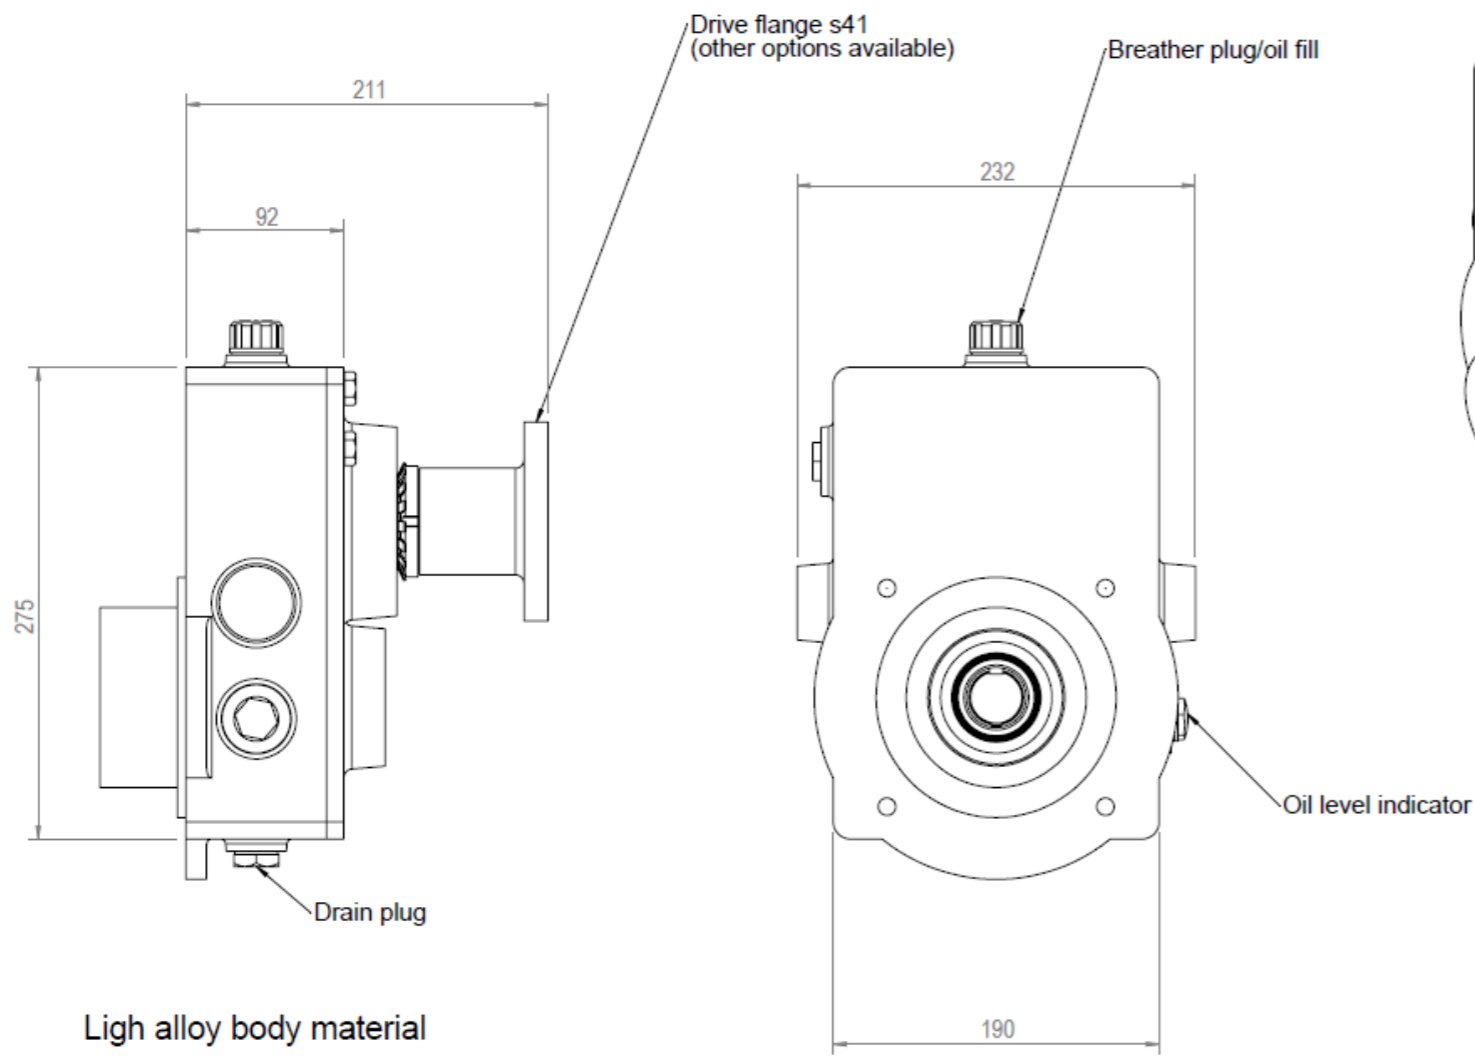

ESTERI GEARBOX

For models ESTERI 200-600

Ligh alloy body material

Gearbox can be rotated in 45deg steps in relation to pump body